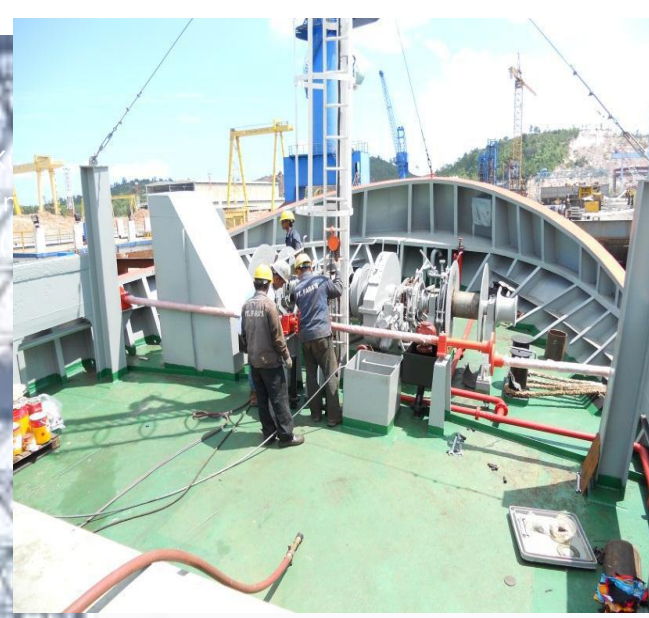

SERVICES

Repairs and Upgrade

When you want to know how things really work, study them when they're falling apart

- We service, repair and upgrade to ensure operations have minimum downtime

After Sales

We provide the after sales services

- Maintenance Packages
- Replacement Of Parts
- Education and Training
- Field Servicing
- Upgrades